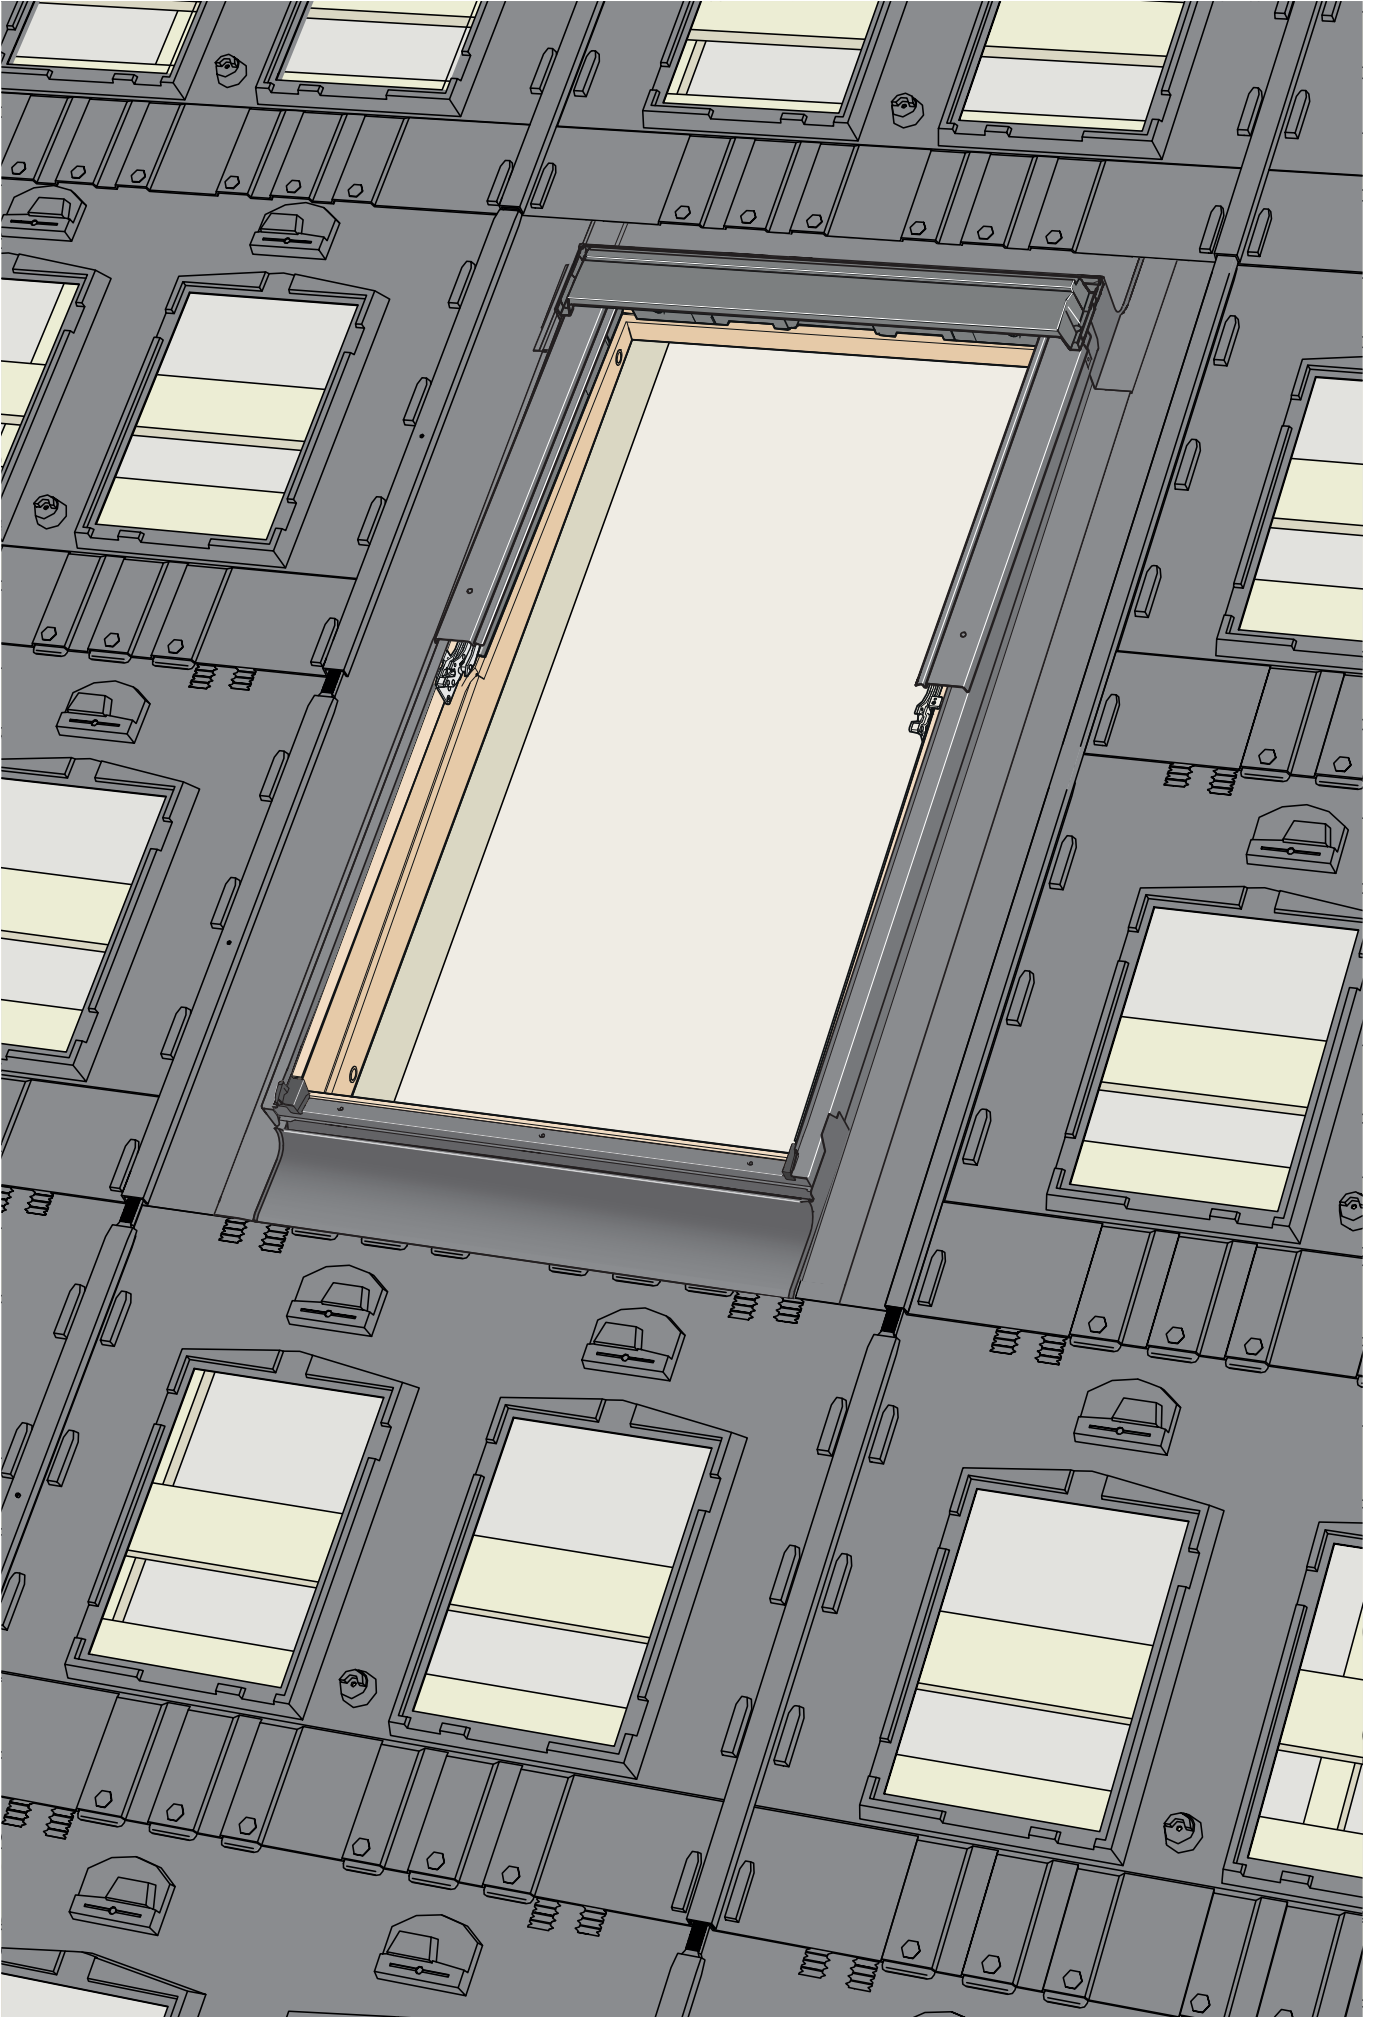

GSE Intégration		W		
1840_XXX		mm	990 - 1100	1130 - 1135
	H	1800 - 1860	VELUX MK06: Adapter set 3 VELUX MK08: Adapter set 2 VELUX MK10: Adapter set 1	VELUX MK06: Adapter set 3 VELUX MK08: Adapter set 2 VELUX MK10: Adapter set 1 VELUX PK08: Adapter set 2 VELUX PK10: Adapter set 1
		1861-1879	VELUX MK08: Adapter set 2 VELUX MK10: Adapter set 1	VELUX MK08: Adapter set 2 VELUX MK10: Adapter set 1 VELUX PK08: Adapter set 2 VELUX PK10: Adapter set 1
		1880 - 1890	VELUX MK08: Adapter set 2 VELUX MK10: Adapter set 2	VELUX MK08: Adapter set 2 VELUX MK10: Adapter set 2 VELUX PK08: Adapter set 2 VELUX PK10: Adapter set 2
		1891 - 1990	VELUX MK08: Adapter set 3 VELUX MK10: Adapter set 2	VELUX MK08: Adapter set 3 VELUX MK10: Adapter set 2 VELUX PK08: Adapter set 3 VELUX PK10: Adapter set 2

1

Adapter set 1

1

Adapter set 2

Adapter set 3

2

Adapter set 2

Adapter set 3