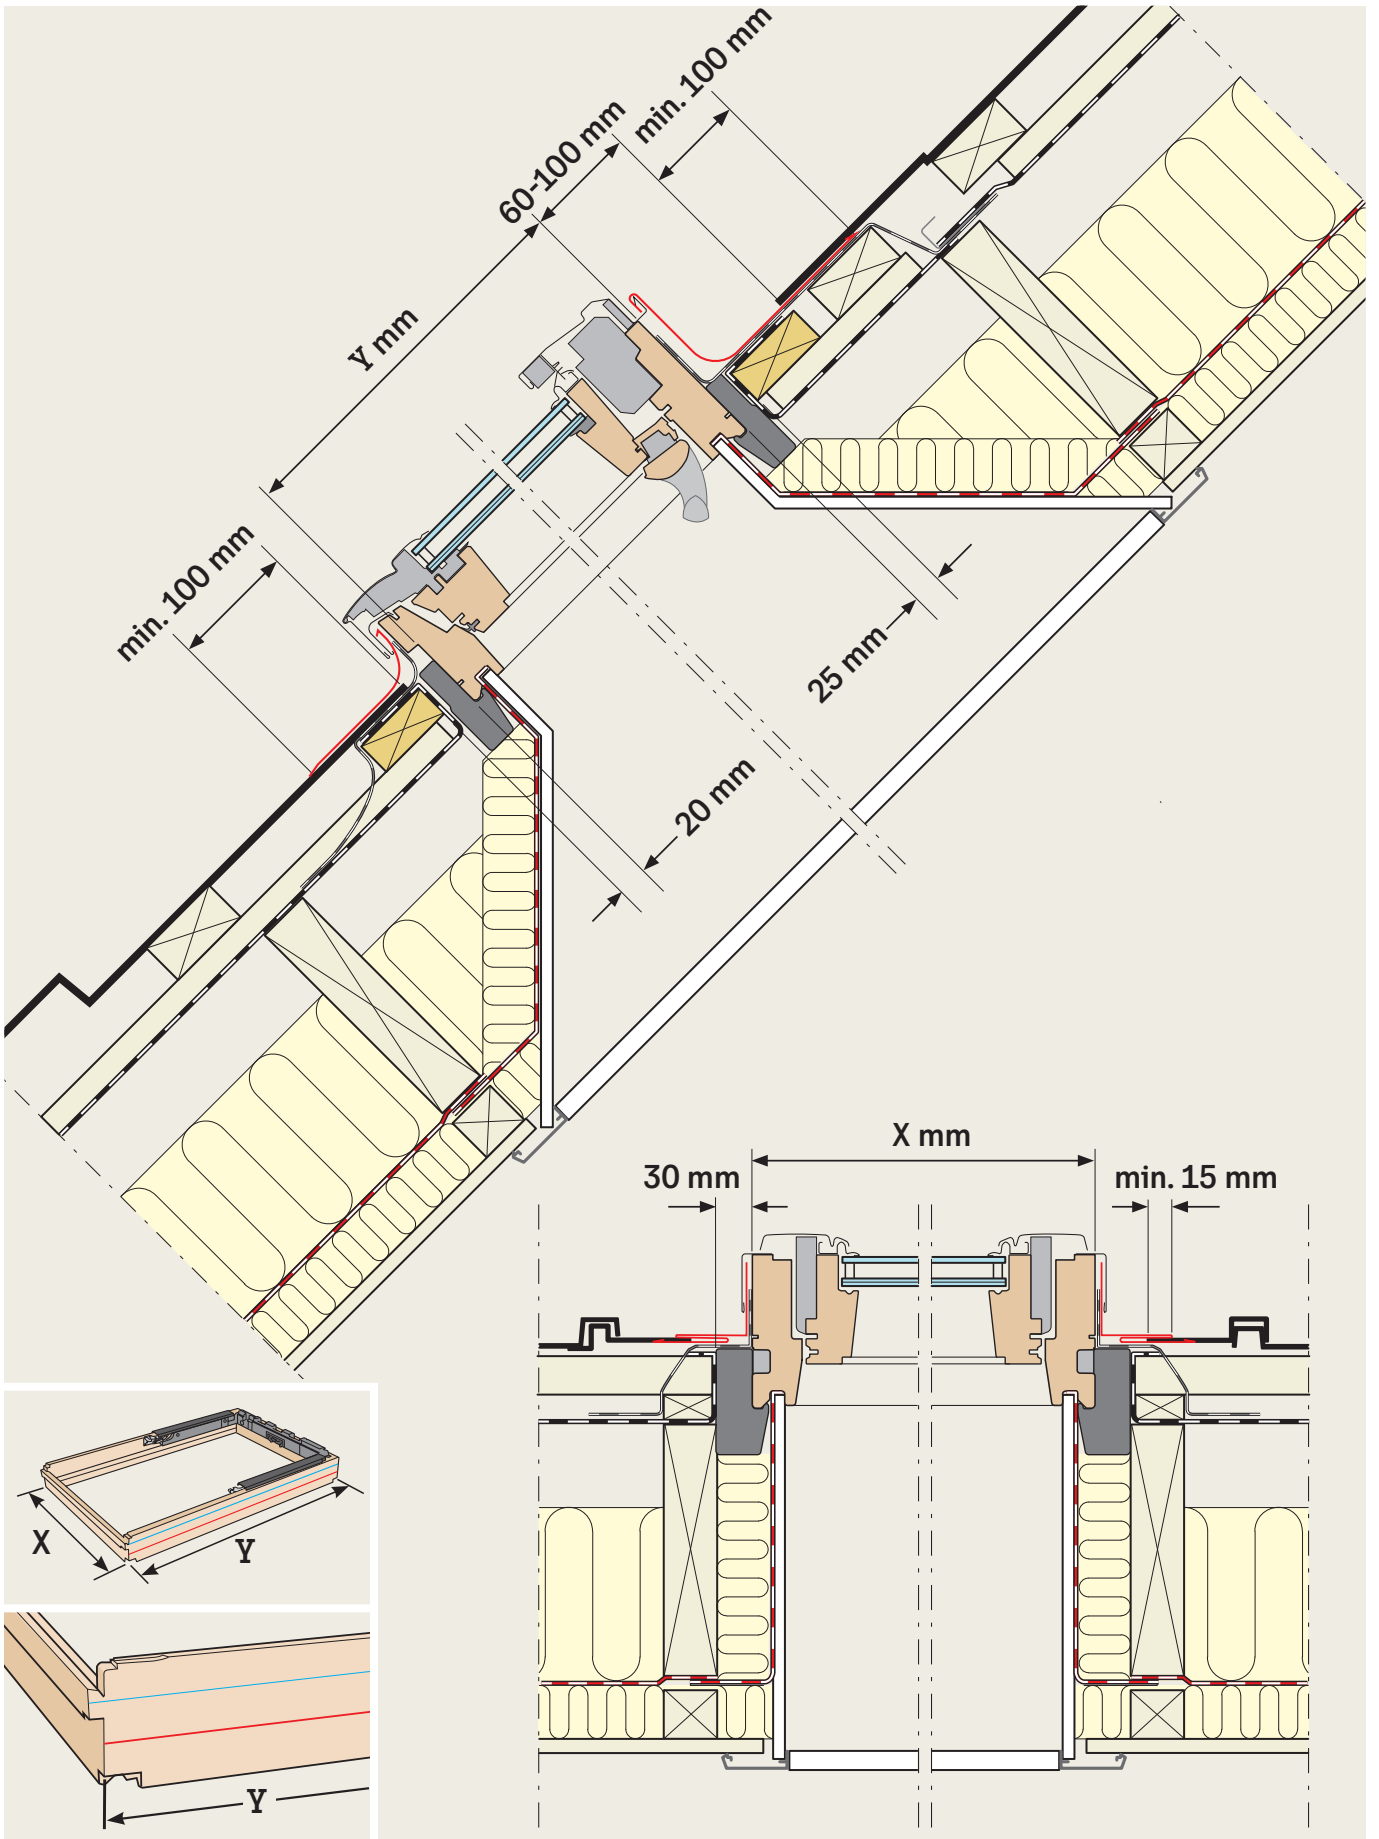

GSE Intégration		W		
1840_XXX		mm	990 - 1100	1130 - 1135
	H	1800 - 1860	VELUX MK06: Adapter set 3 VELUX MK08: Adapter set 2 VELUX MK10: Adapter set 1	VELUX MK06: Adapter set 3 VELUX MK08: Adapter set 2 VELUX MK10: Adapter set 1 VELUX PK08: Adapter set 2 VELUX PK10: Adapter set 1
		1861-1879	VELUX MK08: Adapter set 2 VELUX MK10: Adapter set 1	VELUX MK08: Adapter set 2 VELUX MK10: Adapter set 1 VELUX PK08: Adapter set 2 VELUX PK10: Adapter set 1
		1880 - 1890	VELUX MK08: Adapter set 2 VELUX MK10: Adapter set 2	VELUX MK08: Adapter set 2 VELUX MK10: Adapter set 2 VELUX PK08: Adapter set 2 VELUX PK10: Adapter set 2
		1891 - 1990	VELUX MK08: Adapter set 3 VELUX MK10: Adapter set 2	VELUX MK08: Adapter set 3 VELUX MK10: Adapter set 2 VELUX PK08: Adapter set 3 VELUX PK10: Adapter set 2

Placement in PV array / Placement dans tableau PV

Page 4-16

Page 17-18

Page 19-20

1

2

BDX

3

5

BFX

11

12

13

14

15

16

1

Adapter set 1

1

Adapter set 2

Adapter set 3

2

Adapter set 2

Adapter set 3