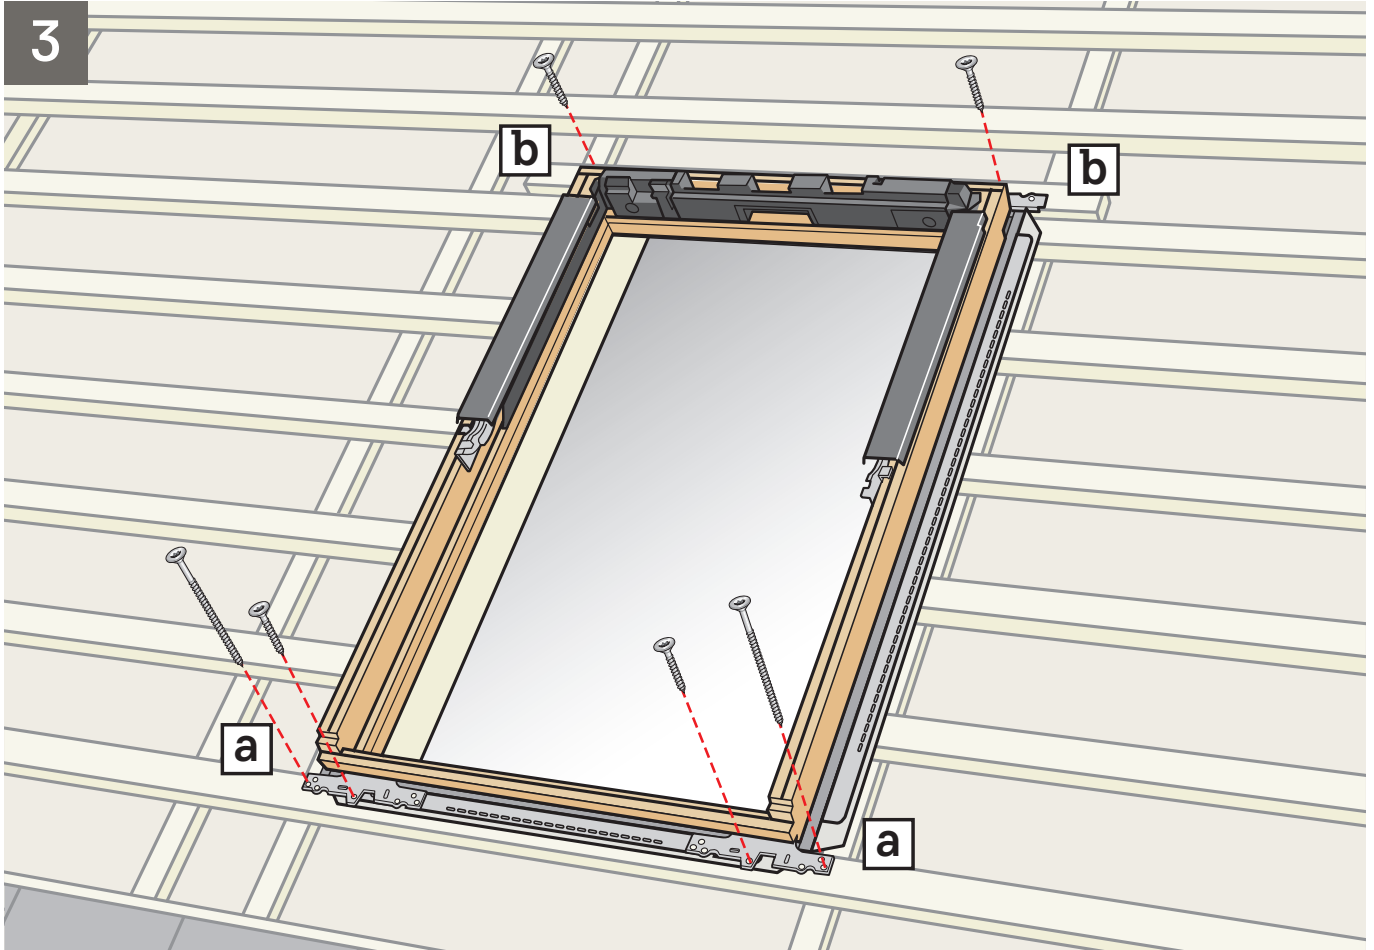

GSE Intégration		W		
1840_XXX		mm	990 - 1100	1130 - 1135
	H	1800 - 1860	VELUX MK06: Adapter set 3 VELUX MK08: Adapter set 2 VELUX MK10: Adapter set 1	VELUX MK06: Adapter set 3 VELUX MK08: Adapter set 2 VELUX MK10: Adapter set 1 VELUX PK08: Adapter set 2 VELUX PK10: Adapter set 1
		1861-1879	VELUX MK08: Adapter set 2 VELUX MK10: Adapter set 1	VELUX MK08: Adapter set 2 VELUX MK10: Adapter set 1 VELUX PK08: Adapter set 2 VELUX PK10: Adapter set 1
		1880 - 1890	VELUX MK08: Adapter set 2 VELUX MK10: Adapter set 2	VELUX MK08: Adapter set 2 VELUX MK10: Adapter set 2 VELUX PK08: Adapter set 2 VELUX PK10: Adapter set 2
		1891 - 1990	VELUX MK08: Adapter set 3 VELUX MK10: Adapter set 2	VELUX MK08: Adapter set 3 VELUX MK10: Adapter set 2 VELUX PK08: Adapter set 3 VELUX PK10: Adapter set 2

Placement in PV array / Placement dans tableau PV

Page 4-16

Page 17-18

Page 19-20

1

2

BDX

3