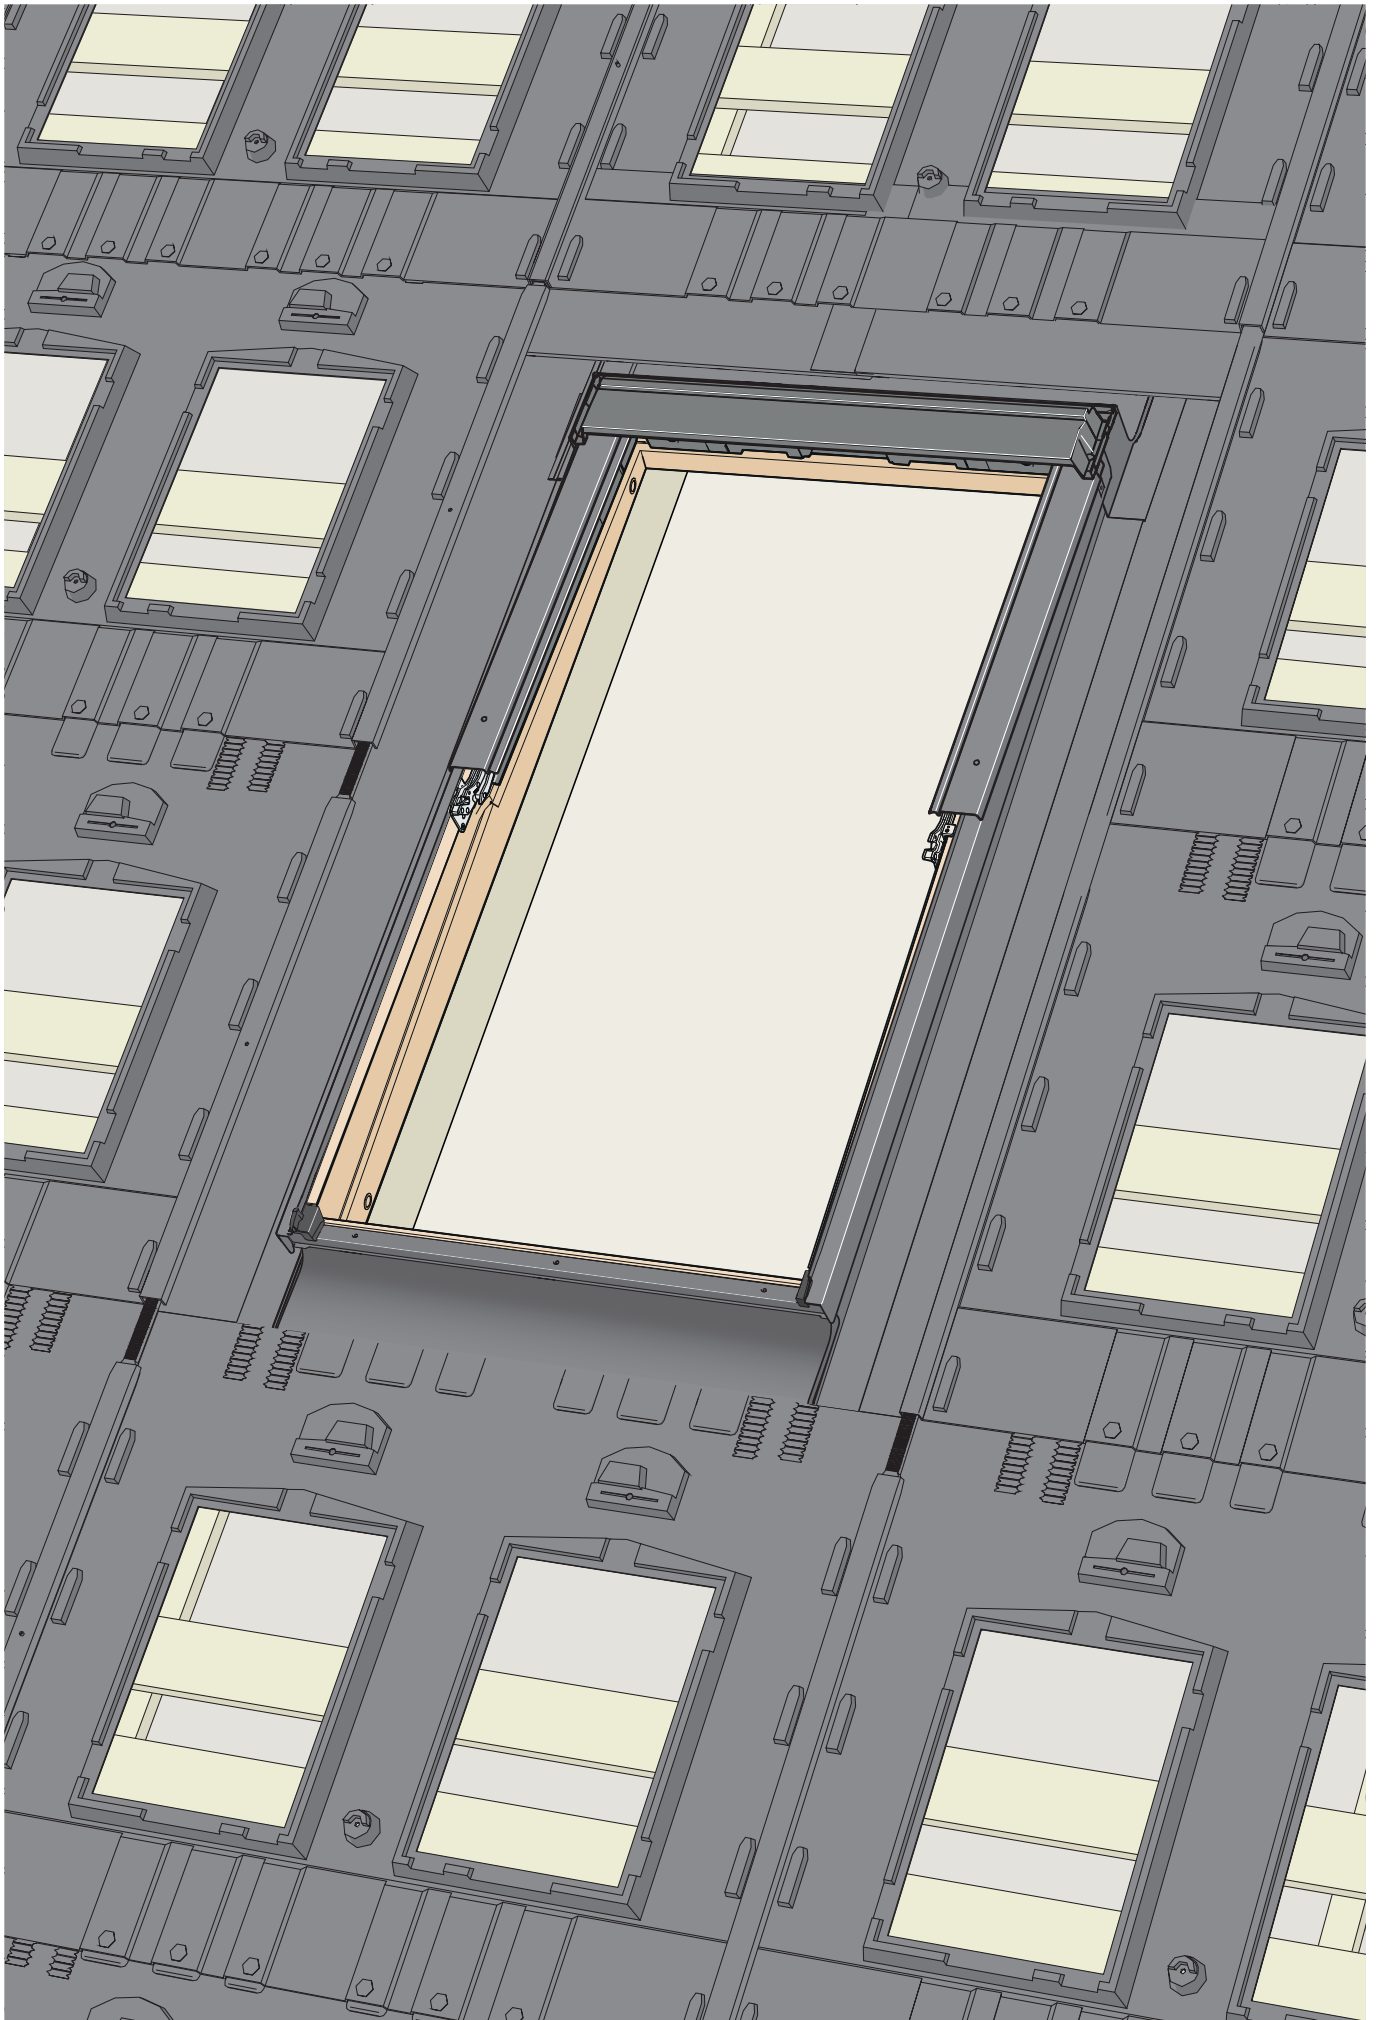

GSE Intégration		W		
1840_XXX		mm	990 - 1100	1130 - 1135
	H	1800 - 1860	VELUX MK06: Adapter set 3 VELUX MK08: Adapter set 2 VELUX MK10: Adapter set 1	VELUX MK06: Adapter set 3 VELUX MK08: Adapter set 2 VELUX MK10: Adapter set 1 VELUX PK08: Adapter set 2 VELUX PK10: Adapter set 1
		1861-1879	VELUX MK08: Adapter set 2 VELUX MK10: Adapter set 1	VELUX MK08: Adapter set 2 VELUX MK10: Adapter set 1 VELUX PK08: Adapter set 2 VELUX PK10: Adapter set 1
		1880 - 1890	VELUX MK08: Adapter set 2 VELUX MK10: Adapter set 2	VELUX MK08: Adapter set 2 VELUX MK10: Adapter set 2 VELUX PK08: Adapter set 2 VELUX PK10: Adapter set 2
		1891 - 1990	VELUX MK08: Adapter set 3 VELUX MK10: Adapter set 2	VELUX MK08: Adapter set 3 VELUX MK10: Adapter set 2 VELUX PK08: Adapter set 3 VELUX PK10: Adapter set 2

1

Adapter set 1

1

Adapter set 2

Adapter set 3

2

Adapter set 2

Adapter set 3