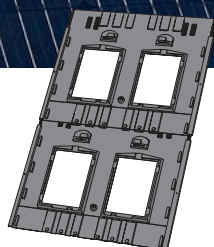

ODL for GSE IN-ROOF SYSTEM™

VELUX

GSE Intégration

Compatibility overview / Aperçu de la compatibilité

GSE Intégration		W		
1650_XXX		mm	990 - 1100	1130 - 1160
	H	1610 - 1670	VELUX MK06: Adapter set 2 VELUX MK08: Adapter set 1	VELUX MK06: Adapter set 2 VELUX MK08: Adapter set 1 VELUX PK08: Adapter set 1
		1671-1689	VELUX MK06: Adapter set 2 VELUX MK08: Adapter set 2	VELUX MK06: Adapter set 2 VELUX MK08: Adapter set 2 VELUX PK08: Adapter set 2
		1690 - 1790	VELUX MK06: Adapter set 3 VELUX MK08: Adapter set 2	VELUX MK06: Adapter set 3 VELUX MK08: Adapter set 2 VELUX PK08: Adapter set 2
		1791-1800	VELUX MK08: Adapter set 2	VELUX MK08: Adapter set 2 VELUX PK08: Adapter set 2

GSE Intégration		W		
1840_XXX		mm	990 - 1100	1130 - 1135
	H	1800 - 1860	VELUX MK06: Adapter set 3 VELUX MK08: Adapter set 2 VELUX MK10: Adapter set 1	VELUX MK06: Adapter set 3 VELUX MK08: Adapter set 2 VELUX MK10: Adapter set 1 VELUX PK08: Adapter set 2 VELUX PK10: Adapter set 1
		1861-1879	VELUX MK08: Adapter set 2 VELUX MK10: Adapter set 1	VELUX MK08: Adapter set 2 VELUX MK10: Adapter set 1 VELUX PK08: Adapter set 2 VELUX PK10: Adapter set 1
		1880 - 1890	VELUX MK08: Adapter set 2 VELUX MK10: Adapter set 2	VELUX MK08: Adapter set 2 VELUX MK10: Adapter set 2 VELUX PK08: Adapter set 2 VELUX PK10: Adapter set 2
		1891 - 1990	VELUX MK08: Adapter set 3 VELUX MK10: Adapter set 2	VELUX MK08: Adapter set 3 VELUX MK10: Adapter set 2 VELUX PK08: Adapter set 3 VELUX PK10: Adapter set 2