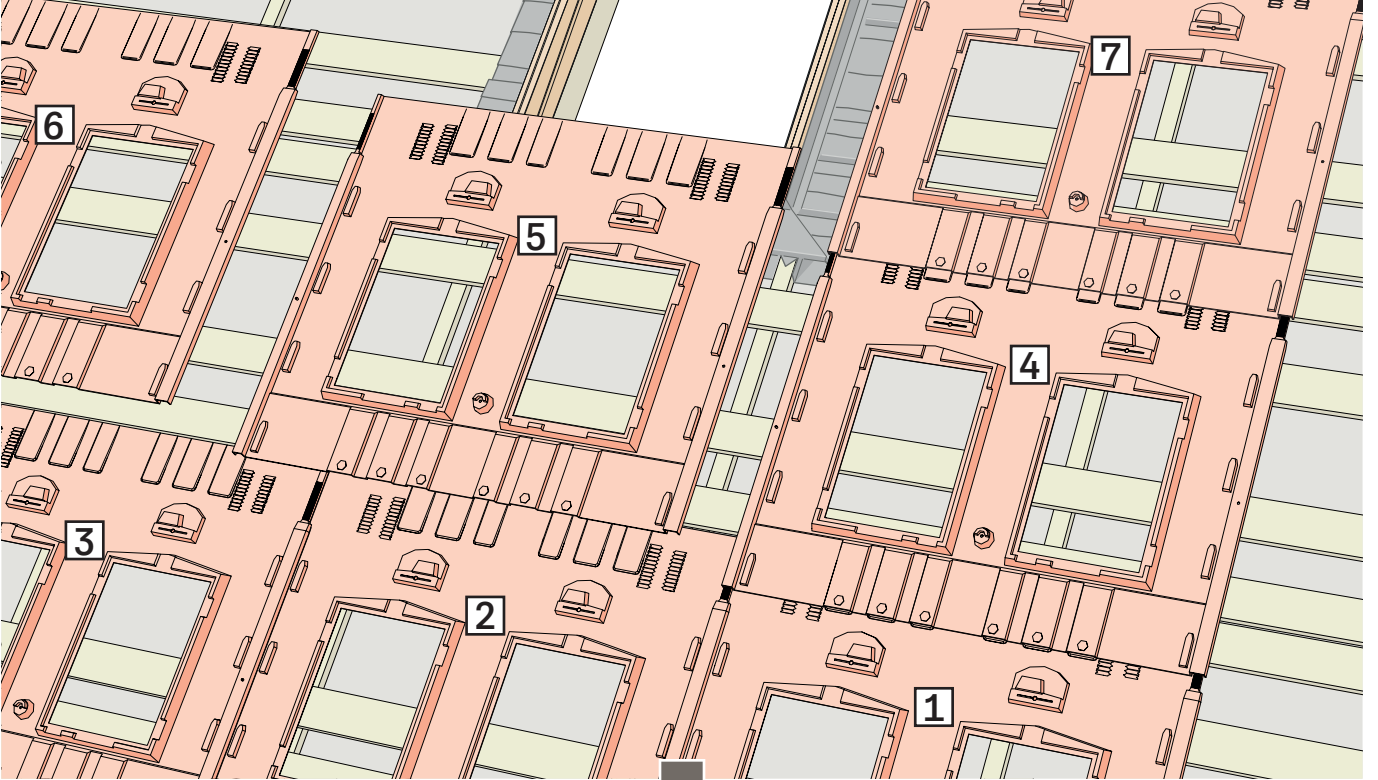

GSE Intégration		W		
1840_XXX		mm	990 - 1100	1130 - 1135
	H	1800 - 1860	VELUX MK06: Adapter set 3 VELUX MK08: Adapter set 2 VELUX MK10: Adapter set 1	VELUX MK06: Adapter set 3 VELUX MK08: Adapter set 2 VELUX MK10: Adapter set 1 VELUX PK08: Adapter set 2 VELUX PK10: Adapter set 1
		1861-1879	VELUX MK08: Adapter set 2 VELUX MK10: Adapter set 1	VELUX MK08: Adapter set 2 VELUX MK10: Adapter set 1 VELUX PK08: Adapter set 2 VELUX PK10: Adapter set 1
		1880 - 1890	VELUX MK08: Adapter set 2 VELUX MK10: Adapter set 2	VELUX MK08: Adapter set 2 VELUX MK10: Adapter set 2 VELUX PK08: Adapter set 2 VELUX PK10: Adapter set 2
		1891 - 1990	VELUX MK08: Adapter set 3 VELUX MK10: Adapter set 2	VELUX MK08: Adapter set 3 VELUX MK10: Adapter set 2 VELUX PK08: Adapter set 3 VELUX PK10: Adapter set 2

Placement in PV array / Placement dans tableau PV

Page 4-16

Page 17-18

Page 19-20

1

2

BDX

3

5

BFX

11

12

13

14

15

16

1

Adapter set 1

1

Adapter set 2

Adapter set 3

2

Adapter set 2

Adapter set 3