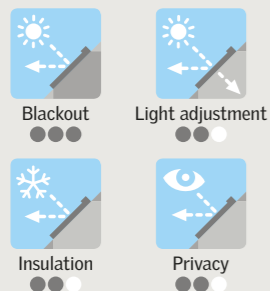

Product overview

With our extensive range of blinds and shutters, you can be sure to find the right solution for you. Select the perfect blind for your home and see the product pages for prices and colour options.

Blackout

BLACKOUT BLIND

Offers almost complete blackout anytime. Ideal for bedrooms where light control is important for a good night's sleep.

- Fabric offers complete blackout.
- Available in 24 colours.
- Slimline design.
- Pick&Click!™ system – installs in minutes.
- OEKO-TEX® certified.
- Stepless positioning.

Ideal for:
Bedrooms

Features

Operation

VELUX ACTIVE compatible

DUO BLACKOUT BLIND

This duo blackout blind offers the best of both worlds – almost complete blackout by night and soft diffused light by day. A great choice for a study or guest room.

- Blackout at any time.
- OEKO-TEX® certified.
- Softly diffuses incoming daylight.
- Stepless positioning.
- Slimline design.
- Pick&Click!™ system – installs in minutes.

Ideal for:
Studies and guest rooms

Features

Operation

BLACKOUT/ LIGHT-DIMMING ENERGY BLIND

The blackout blind with extra insulation. Creating dark and cosy bedrooms.

- Fabric offers complete blackout.
- Double-pleated cloth.
- Protects against cold from the outside.
- Slimline design.
- Pick&Click!™ system – installs in minutes.
- 12 different colours and designs.
- Silent mode and soft stop.

Ideal for:
Bedrooms

Features

Operation

VELUX ACTIVE compatible

Light adjustment

CHILDREN'S COLLECTION

Blackout effect blinds with child friendly designs give the right balance between sleep and play. The first choice for a little one's bedroom.