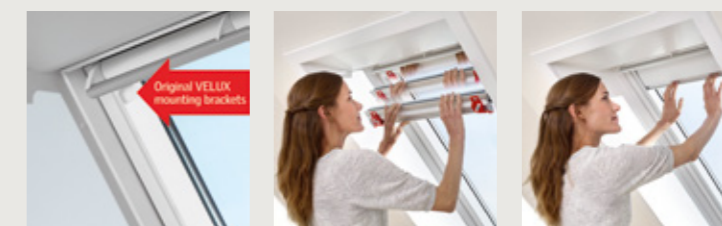

5 Installation

VELUX blinds and shutters are made to fit your VELUX roof windows perfectly. Our unique Pick&Click!™ system means you can fit them in minutes. New VELUX roof windows are fitted with pre-installed brackets to ease installation and to ensure a perfect fit every time.

Pick&Click!®