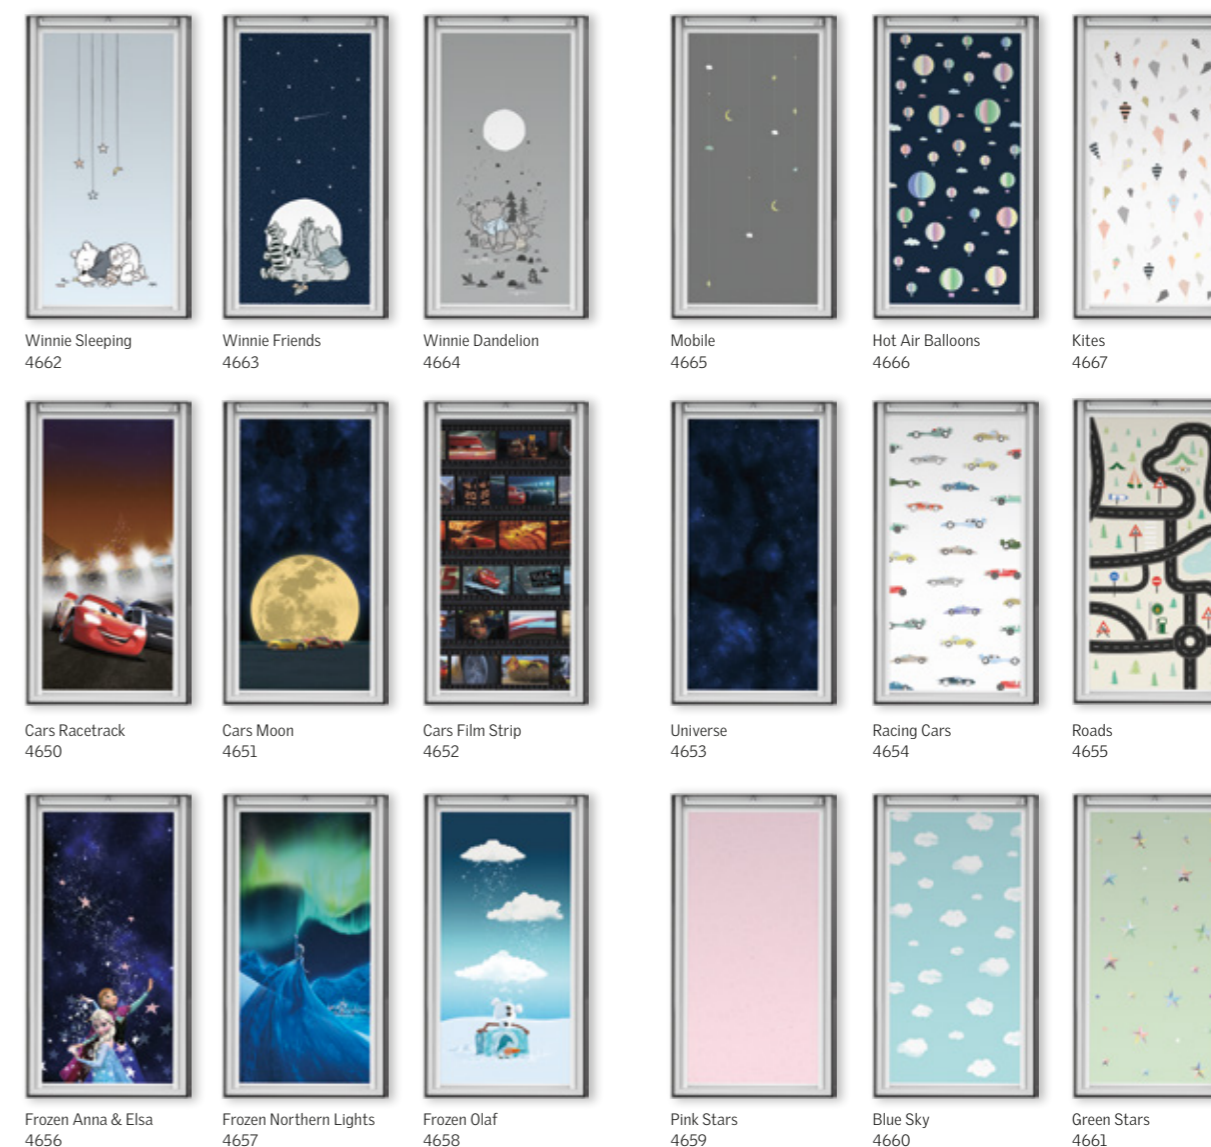

New
collection

Disney & VELUX Goodnight Collection

Making bedtime full of wonder

Disney & VELUX Goodnight Collection

VELUX Children's blinds

Please note: As with all fabrics, the precise colours may vary from the printed samples. Designs shown for illustration purposes only. The blind may differ due to the fact that each design is scaled to match the specific window size.

See next
page for
prices
→

Star Wars & VELUX Galactic Night Collection

Even the most epic battles must come to an end and when they do, our hero needs quality rest. Let your Jedi drift off quickly and continue their adventures in a galaxy far, far away in a bedroom darkened by VELUX blackout blinds.