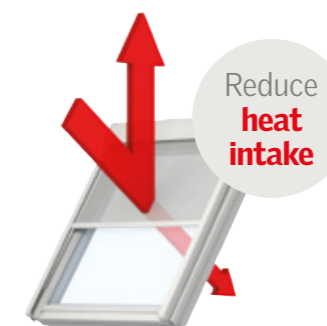

Reduce heat intake