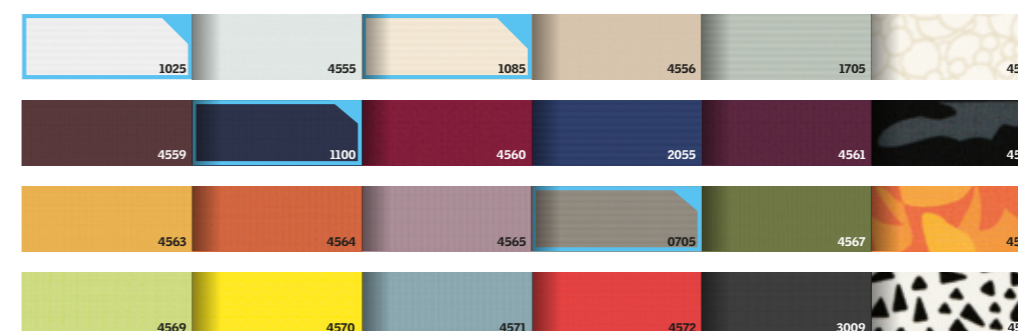

- **Total blackout**
VELUX blackout blind fabric offers 99.9% blackout – the best on the market.
- **Stepless positioning**
Create your perfect lighting with your ideal blind position.
- **Wide range of colours and styles**
Choose from 24 different colours and designs. There are also three different operation methods to choose from, so you can find the perfect blind, whatever your needs.

Order your
VELUX blinds and
shutters online at
veluxblindsdirect.co.uk

Pick&Click!®

Easily control the light in any room, even in the middle of the day.

Standard colours
Price Group 1

Current size	CK01	CK02	CK04	CK06	MK04	FK06	MK06	MK08	UK04	PK08	SK06	PK04	PK10	UK08
2002-2013	C01	C02	C04	C06	M04	F06	M06	M08	U04	P08	S06	P04	P10	U08
1992-2001	101	102	104		304	206	306	308	804		606		410	808
Before 1992	9		6		1		5		2	7	4		3	8