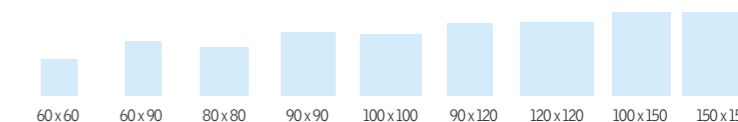

Awning blinds for flat roof windows

MSG heat-reduction awning blind. Fitted between glazing and polycarbonate dome. Solar powered. Available in white (6090).

Code	060060	060090	080080	090090	100100	090120	120120	100150	150150
MSG solar heat reduction awning blinds	£297.60	£301.20	£306.00	£312.00	£318.00	£324.00	£334.80	£330.00	-

Blinds for flat roof windows

Code	060060	060090	080080	090090	100100	090120	120120	100150	150150
FMG electric pleated blinds	£267.60	£271.20	£276.00	£282.00	£288.00	£294.00	£300.00	£304.80	-
FMK electric light-dimming energy blinds	£291.60	£295.20	£300.00	£306.00	£312.00	£318.00	£324.00	£328.80	£384.00
FSK solar light-dimming energy blinds	£297.60	£301.20	£306.00	£312.00	£318.00	£324.00	£330.00	£334.80	£390.00
KUX 110 – Additional control system to allow FMG blind to be fitted to CFP fixed flat roof windows.									£118.80

- All flat roof blinds have delivery time of up to 7 days.
- Delivery time is in working days from receipt of orders placed before 4pm (UK) and 3pm (NI).

Flat roof blinds

Heat and light control for flat roof homes