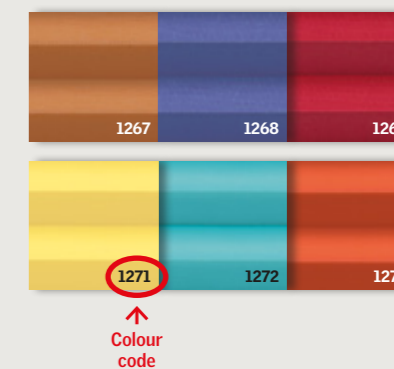

4 Colour choice

VELUX blinds are available in a wide range of colours and designs. Each colour and design option has a unique code. Add this code on to your blind type and size when ordering your blinds.

See our full range of blinds or order colour swatches at veluxblindsdirect.co.uk