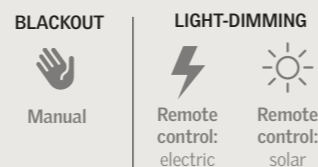

Operation

VELUX ACTIVE compatible