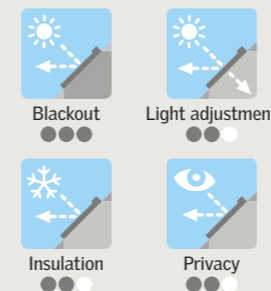

Features

Operation

© &™ Lucasfilm Ltd
© Disney