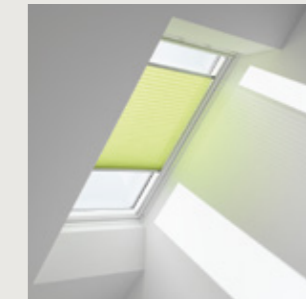

Ideal for:
Home offices

Features

Operation

VELUX ACTIVE compatible

PLEATED BLIND

Create a soft lighting effect with an elegant pleated blind. Ideal for an extension or dining room.

- Softly diffuses incoming daylight.
- Elegant, decorative lighting effect.
- Flexible and stepless positioning.
- Slim, elegant side rails and top case.
- 20 different colours and designs.
- Pick&Click!™ system – installs in minutes.