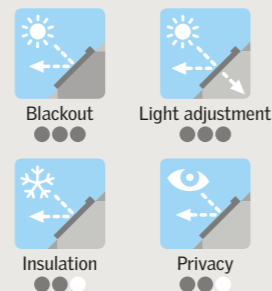

Features

Operation