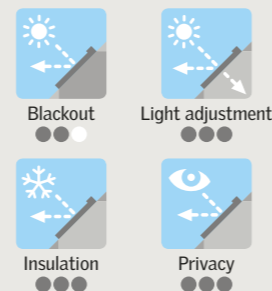

Product overview

With our extensive range of blinds and shutters, you can be sure to find the right solution for you. Select the perfect blind for your home and see the product pages for prices and colour options.

Blackout

BLACKOUT BLIND

Offers almost complete blackout anytime. Ideal for bedrooms where light control is important for a good night's sleep.

- Fabric offers complete blackout.
- Available in 24 colours.
- Slimline design.
- Pick&Click!™ system – installs in minutes.
- OEKO-TEX® certified.
- Stepless positioning.

Ideal for:
Bedrooms

Features

Operation

VELUX ACTIVE compatible

DUO BLACKOUT BLIND

This duo blackout blind offers the best of both worlds – almost complete blackout by night and soft diffused light by day. A great choice for a study or guest room.

- Blackout at any time.
- OEKO-TEX® certified.
- Softly diffuses incoming daylight.
- Stepless positioning.
- Slimline design.
- Pick&Click!™ system – installs in minutes.

Ideal for:
Studies and guest rooms

Features

Operation

BLACKOUT/ LIGHT-DIMMING ENERGY BLIND

The blackout blind with extra insulation. Creating dark and cosy bedrooms.

- Fabric offers complete blackout.
- Double-pleated cloth.
- Protects against cold from the outside.
- Slimline design.
- Pick&Click!™ system – installs in minutes.
- 12 different colours and designs.
- Silent mode and soft stop.

Ideal for:
Bedrooms

Features

Operation

VELUX ACTIVE compatible

Light adjustment

CHILDREN'S COLLECTION

Blackout effect blinds with child friendly designs give the right balance between sleep and play. The first choice for a little one's bedroom.