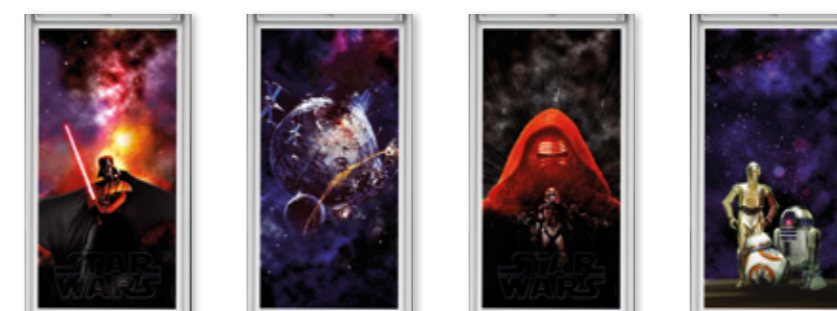

Darth Vader 4710   The Death Star 4711   Kylo Ren 4712   Droids 4713

* All VELUX internal blinds are power operated or cordless operated and fulfil the safety in use requirements in EN 13120:2009+A1:2014 and EN 60335-2-97:2006+EN 60335-2-97:2006/A12:2015

Current size	CK01	CK02	CK04	CK06	MK04	FK06	MK06	MK08	UK04	PK08	SK06	PK04	PK10	UK08
2002-2013	C01	C02	C04	C06	M04	F06	M06	M08	U04	P08	S06	P04	P10	U08
1992-2001	101	102	104		304	206	306	308	804		606		410	808
Before 1992	9		6		1		5	2	7		4		3	8

Check your data plate to find the type and size of your roof window model.