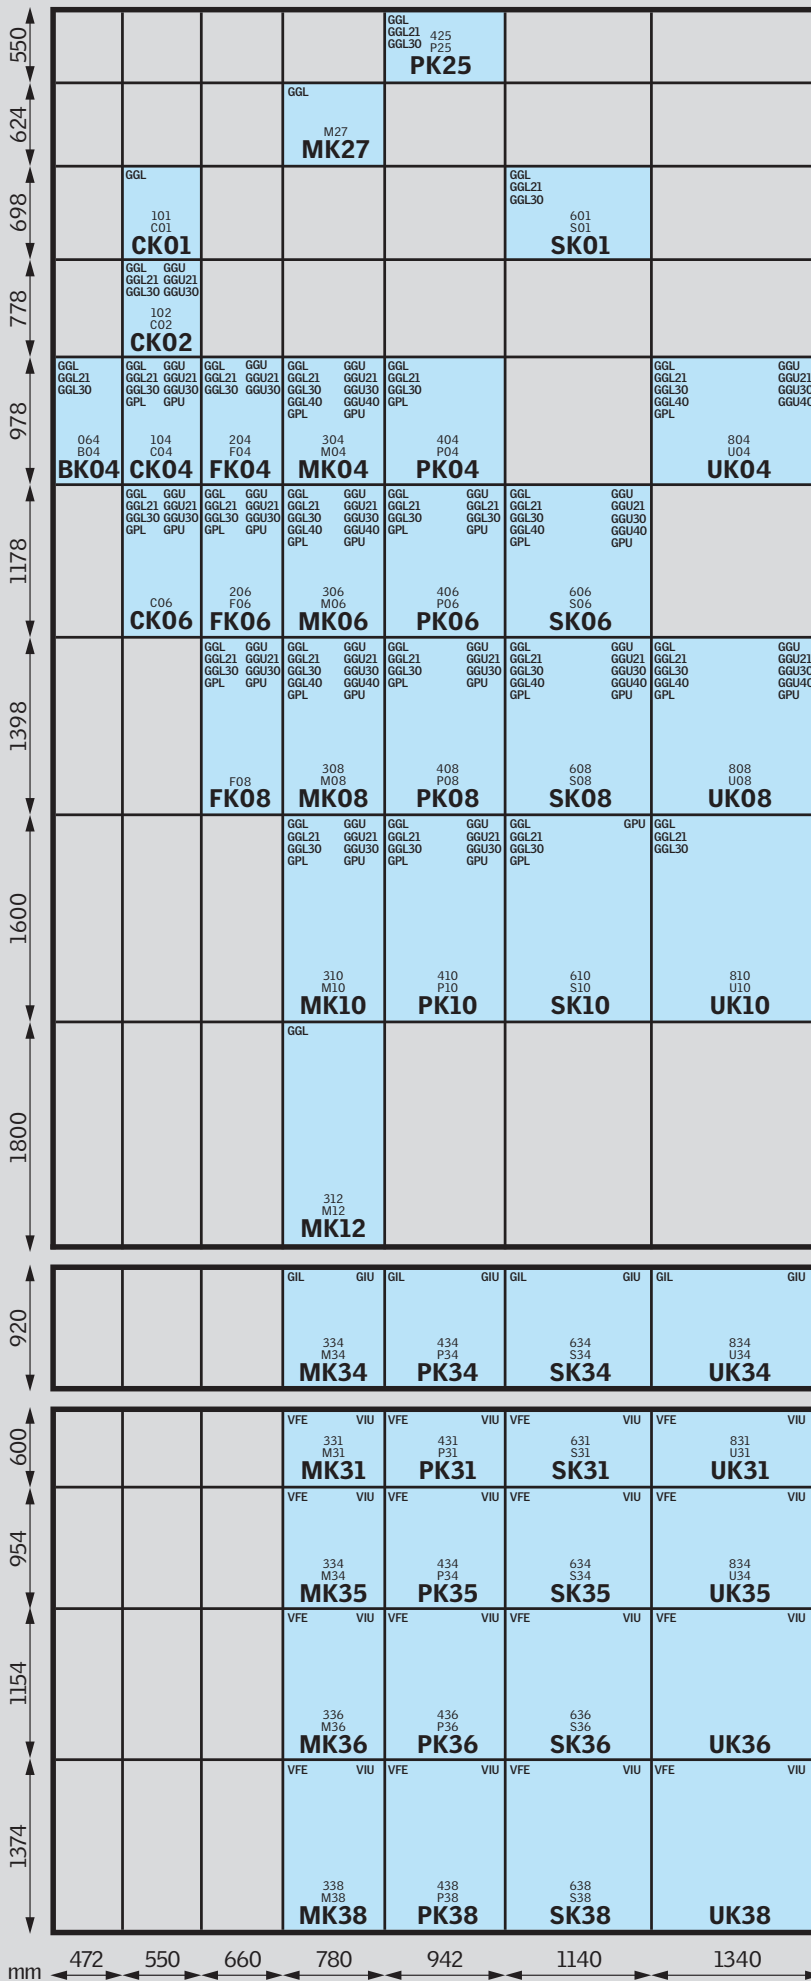

Get more
daylight
Get more
comfort
Use less
energy

New Generation Standard roof windows

- Variants**
- 21 VELUX INTEGRA® roof window
 - 30 VELUX INTEGRA® Solar roof window
 - 40 VELUX smoke ventilation window (April 2015)

VIU
In sizes
-K36/-K38
April 2015

VAS 45283-0115 © 2015 VELUX GROUP. VELUX AND THE VELUX LOGO ARE REGISTERED TRADEMARKS USED UNDER LICENCE BY THE VELUX GROUP.

Revision January 2015

Get more
daylight
Get more
comfort
Use less
energy