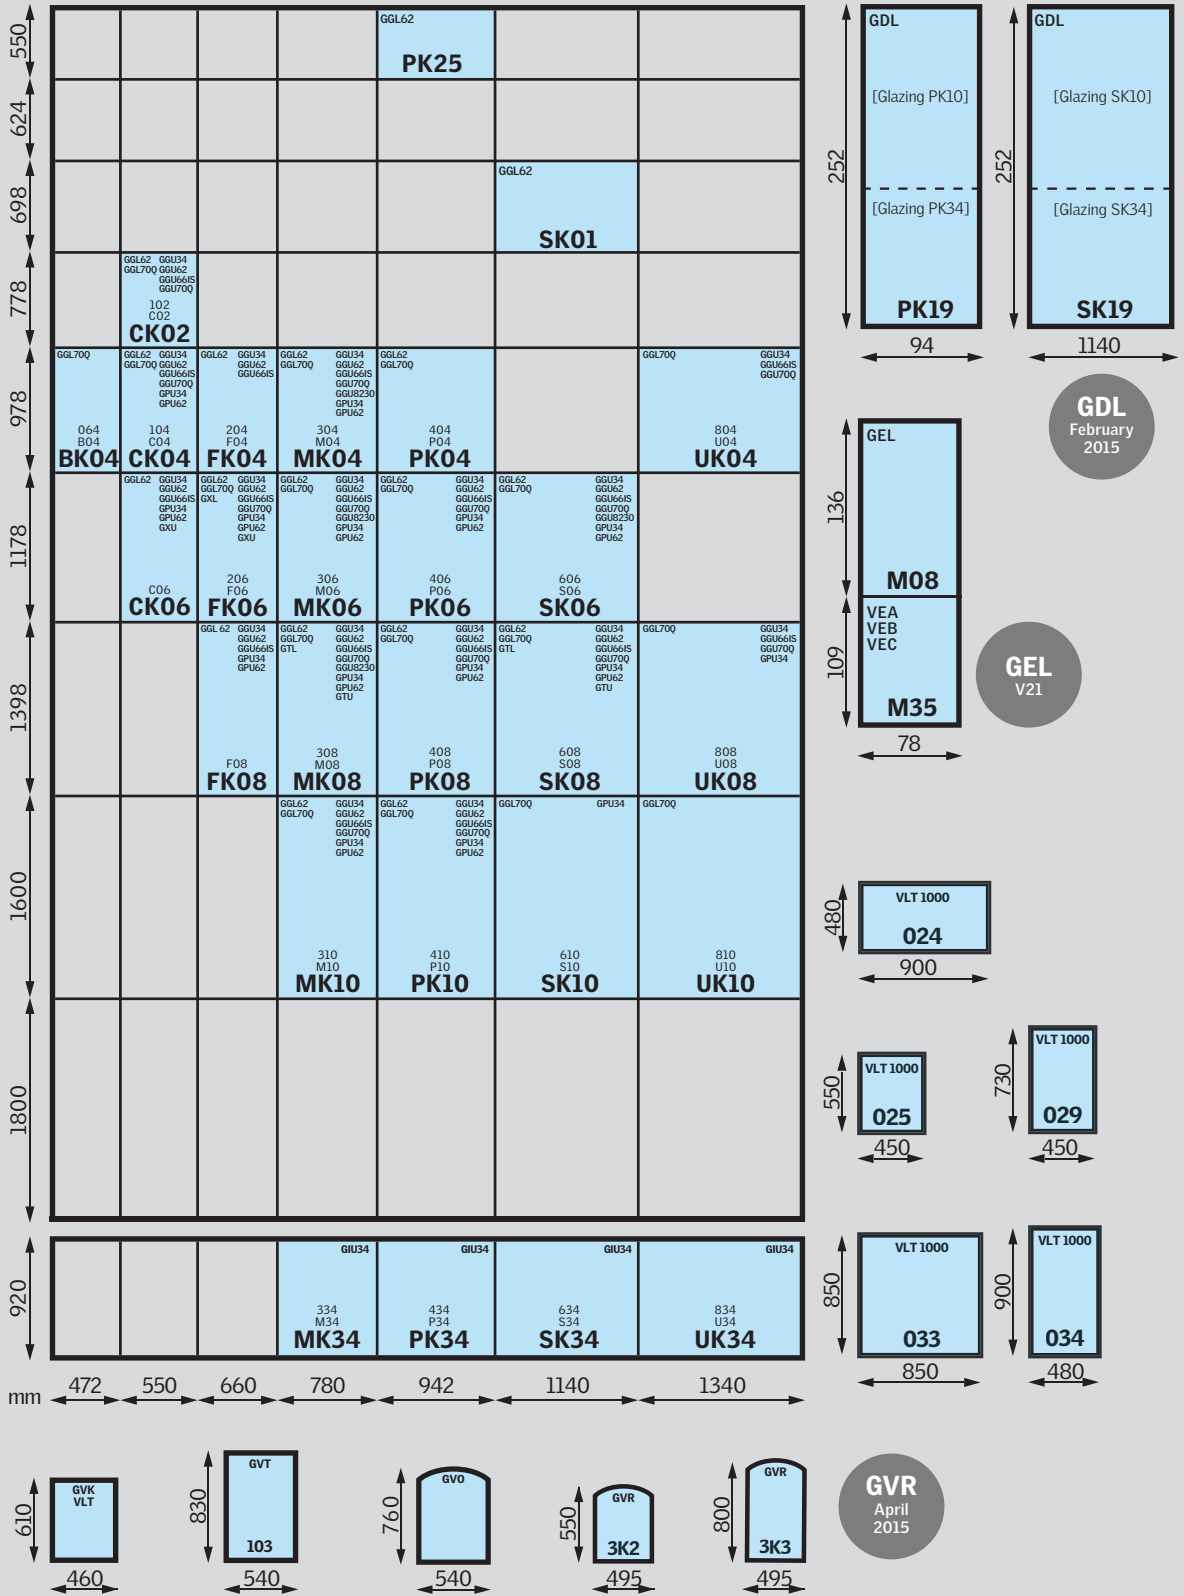

Get more
daylight
Get more
comfort
Use less
energy

New Generation

Special function roof windows

Revision January 2015

Variants

- --34 Special function roof window – Privacy glazing
- --62 Special function roof window – Super sound insulating
- --66IS Special function roof window – For extra cold weather and snowy conditions
- --70Q Special function roof window – Security/burglary resistance
- --8230 Special function roof window – Low energy